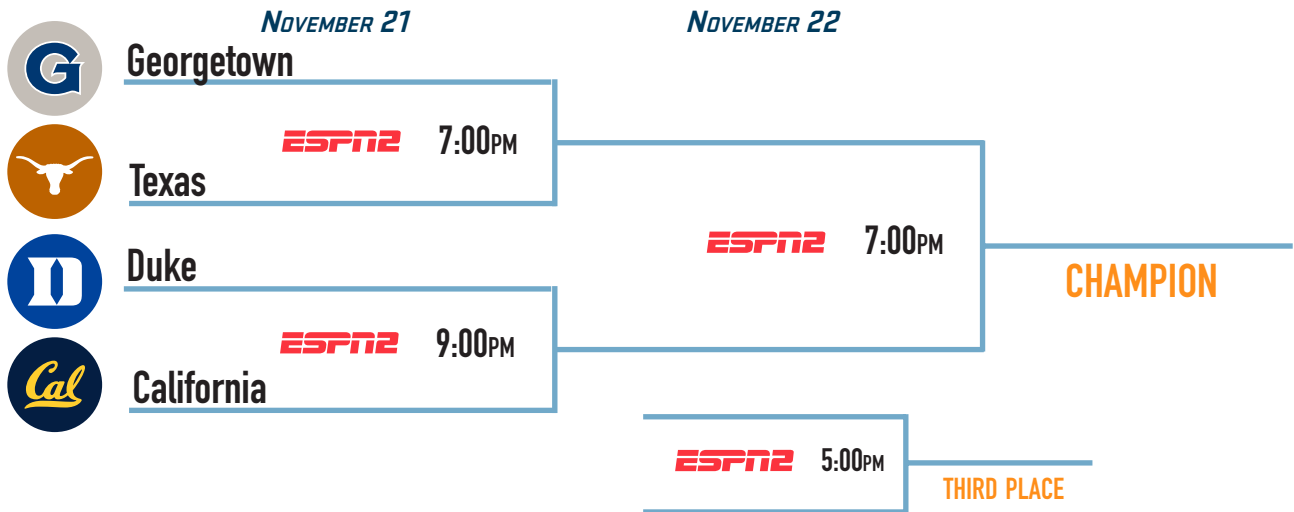

CAMERON INDOOR STADIUM - DURHAM, N.C.

NOVEMBER 12 7:00PM NOVEMBER 15 7:00PM

Central Arkansas Duke		Georgia State Duke	
--------------------------	--	-----------------------	--

WASHINGTON REGIONAL

CAPITAL ONE ARENA - WASHINGTON, D.C.

NOVEMBER 12 8:00 PM NOVEMBER 15 8:00 PM

California Baptist Texas		Prairie View A&M Texas	
-----------------------------	--	---------------------------	--

BERKELEY REGIONAL

HAAS PAVILION - BERKELEY, CALIF.

NOVEMBER 15 10:00PM NOVEMBER 18 10:00PM

California Baptist California		Prairie View A&M California	
----------------------------------	--	--------------------------------	--

MADISON SQUARE GARDEN.
THE WORLD'S MOST FAMOUS ARENA

CHAMPIONSHIP ROUNDS

PRESENTED BY

RIVERSIDE SUBREGIONAL - CBU EVENTS CENTER - RIVERSIDE, CALIF.

ALL SUBREGIONAL GAMES LIVE STREAMED ON

NOVEMBER 22 8:00PM	NOVEMBER 22 10:00PM
Georgia State Prairie View A&M	Central Arkansas California Baptist