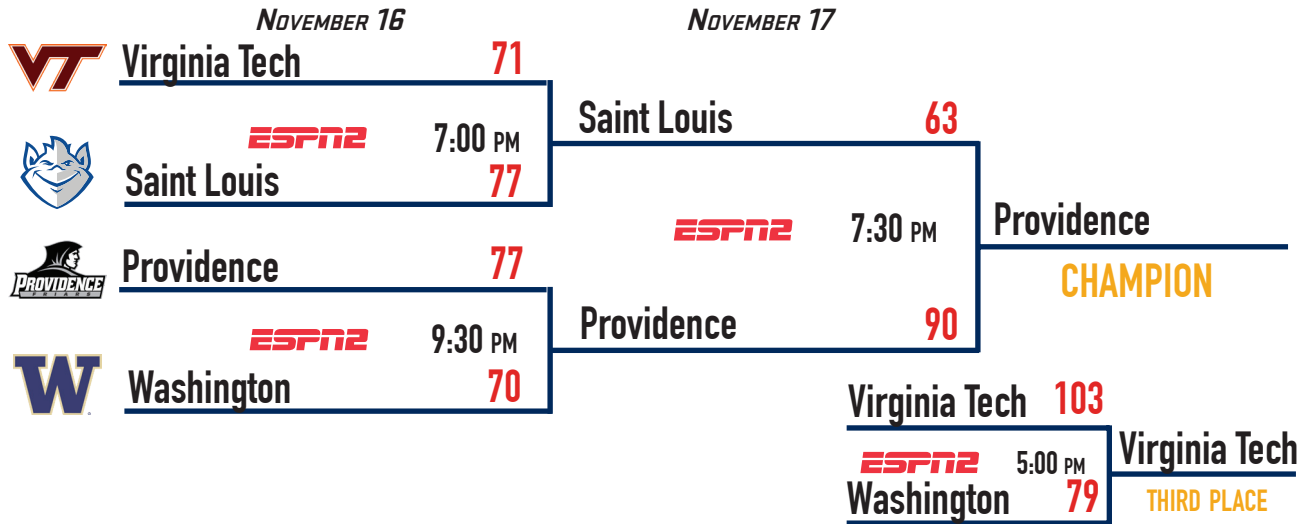

BLACKSBURG REGIONAL

CASELL COLISEUM - BLACKSBURG, VA.

NOVEMBER 10	6:00 PM	NOVEMBER 21	7:00 PM
Detroit Mercy Virginia Tech	79 111	Houston Baptist Virginia Tech	73 99

SEATTLE REGIONAL

ALASKA AIRLINES ARENA - SEATTLE, WASH.

NOVEMBER 10	10:00 PM	NOVEMBER 24	3:00 PM
Belmont Washington	82 86	Seattle Washington	84 89

ST. LOUIS REGIONAL

CHAIFETZ ARENA - ST. LOUIS, MO.

NOVEMBER 10	8:00 PM	NOVEMBER 22	8:00 PM
Seattle Saint Louis	46 62	Detroit Mercy Saint Louis	72 70

CHAMPIONSHIP ROUNDS

PRESENTED BY

MADISON SQUARE GARDEN
THE WORLD'S MOST FAMOUS ARENA

NASHVILLE SUBREGIONAL - CURB EVENT CENTER - NASHVILLE, TENN.

NOVEMBER 18	2:00 PM	NOVEMBER 18	4:30 PM
Seattle	102	Houston Baptist	88
Detroit Mercy	71	Belmont	93