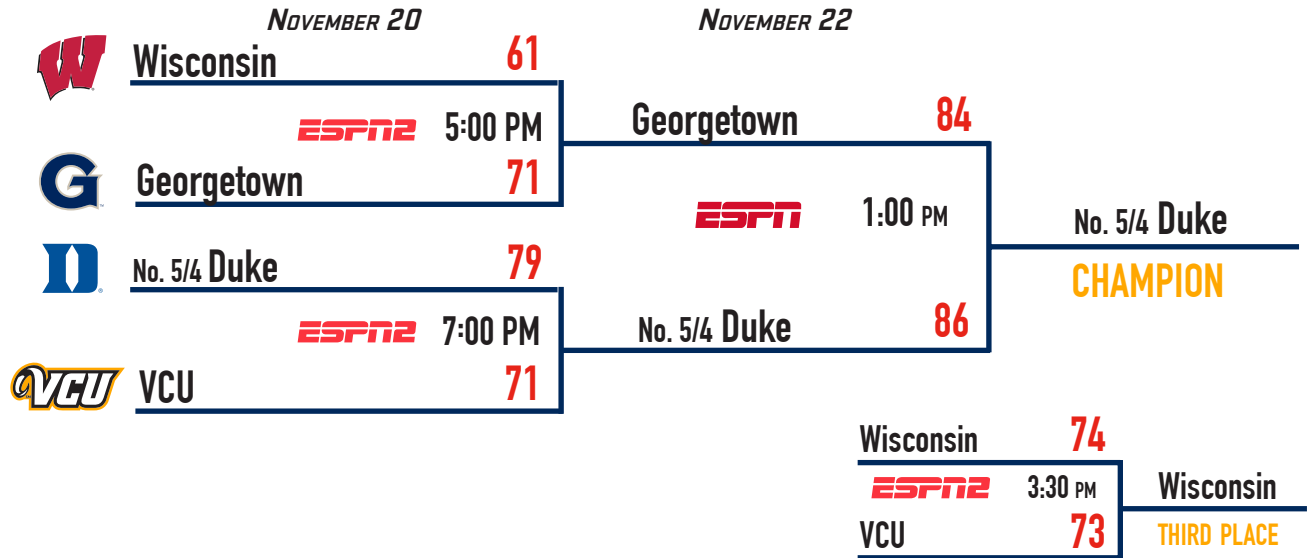

### DURHAM REGIONAL

CAMERON INDOOR STADIUM - DURHAM, N.C.

NOVEMBER 13	7:00 PM	NOVEMBER 14	8:00 PM
Siena at No. 5/4 Duke	74 92	Bryant at No. 5/4 Duke	75 113

### WASHINGTON REGIONAL

VERIZON CENTER - WASHINGTON D.C.

NOVEMBER 14	12:00 PM	NOVEMBER 28	12:00 PM
Radford at Georgetown	82 80	Bryant at Georgetown	47 77

### RICHMOND REGIONAL

VERIZON WIRELESS ARENA - RICHMOND, VA.

NOVEMBER 13	7:00 PM	NOVEMBER 16	7:00 PM
Prairie View at VCU	50 75	Radford at VCU	74 92

# CHAMPIONSHIP ROUNDS

PRESENTED BY

MADISON SQUARE GARDEN  
THE WORLD'S MOST FAMOUS ARENA