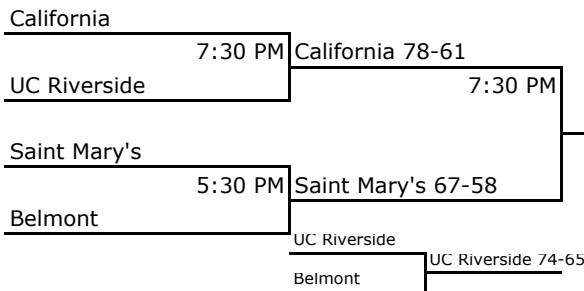

November 19

Syracuse 56-45  
9:00 PM

Syracuse 71-58  
9:00 PM

**BJCC Arena - Birmingham, AL**

November 11

November 12

Miss. State 55-48

Syracuse 77-62

**FedExForum - Memphis, TN**

November 11

November 13

Memphis 75-58  
7:00 PM

Memphis 81-66

**Haas Pavilion - Berkeley, CA**

November 11

November 12