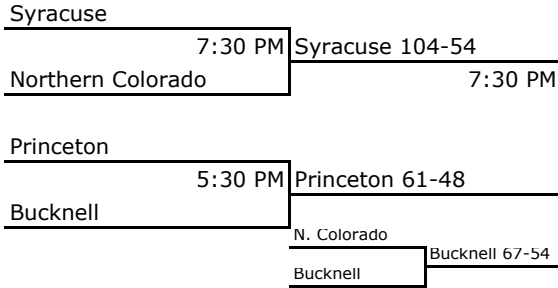

# 2004 Coaches vs. Cancer Classic

**FIRST ROUND      SECOND ROUND**

**SEMIFINALS      CHAMPIONSHIP**

**Carrier Dome - Syracuse, NY**

November 11

November 12

**Madison Square Garden - New York City**

November 18

November 19

Syracuse 56-45  
9:00 PM

Syracuse 71-58  
9:00 PM

**BJCC Arena - Birmingham, AL**

November 11

November 12

Miss. State 55-48

Syracuse 77-62