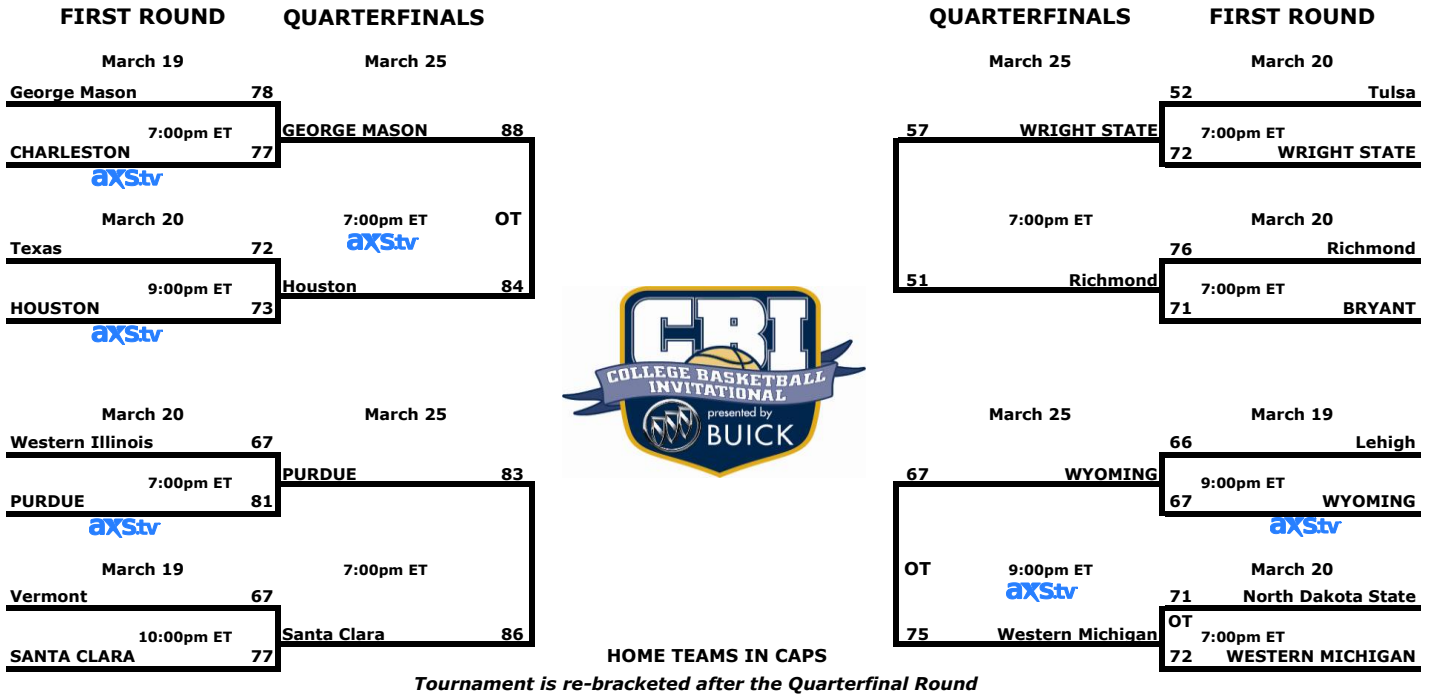

2013 CBI presented by BUICK

SEMIFINALS

CHAMPIONSHIP SERIES

Championship Series is a Best-of-Three

April 1 SANTA CLARA 81, George Mason 73

April 3 GEORGE MASON 73, Santa Clara 66

April 5 Santa Clara 80, GEORGE MASON 77

Home team in CAPS
all games on **axStv** all times Eastern

Television Schedule

March 19 / March 20
7:00pm ET / 9:00pm ET
7:00pm ET / 9:00pm ET

March 25
7:00pm ET
9:00pm ET

March 27
7:00pm ET
9:00pm ET

April 1, April 3, April 5*
10:00pm ET, 7:00pm ET, 7:00pm ET*