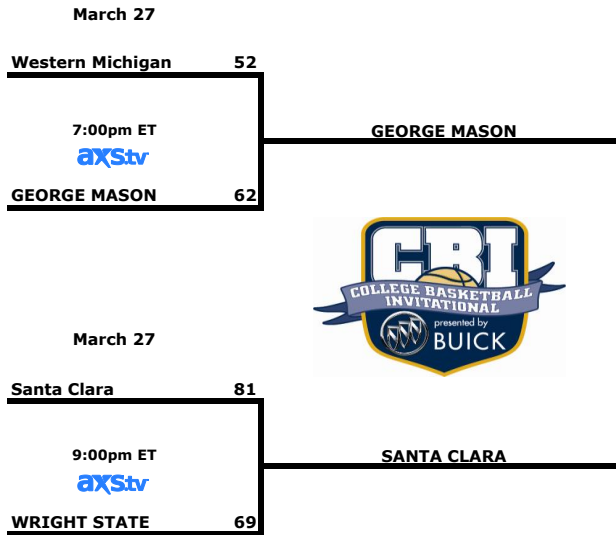

2013 CBI presented by BUICK

SEMIFINALS

CHAMPIONSHIP SERIES

Championship Series is a Best-of-Three

April 1 SANTA CLARA 81, George Mason 73

April 3 GEORGE MASON 73, Santa Clara 66

April 5 Santa Clara 80, GEORGE MASON 77

Home team in CAPS
all games on **axStv** all times Eastern

Television Schedule

March 19 / March 20
7:00pm ET / 9:00pm ET
7:00pm ET / 9:00pm ET

March 25
7:00pm ET
9:00pm ET

March 27
7:00pm ET
9:00pm ET

April 1, April 3, April 5*
10:00pm ET, 7:00pm ET, 7:00pm ET*