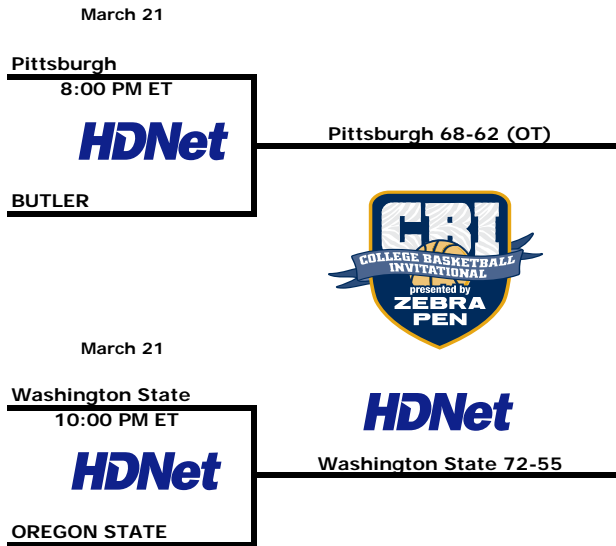

2012 CBI presented by Zebra Pen

SEMIFINALS

CHAMPIONSHIP SERIES

Championship Series is a "Best-of-Three"
 March 26 - WASHINGTON STATE 67, Pittsburgh 66
 March 28 - PITTSBURGH 57, Washington State 53
 March 30 - PITTSBURGH 71, Washington State 65