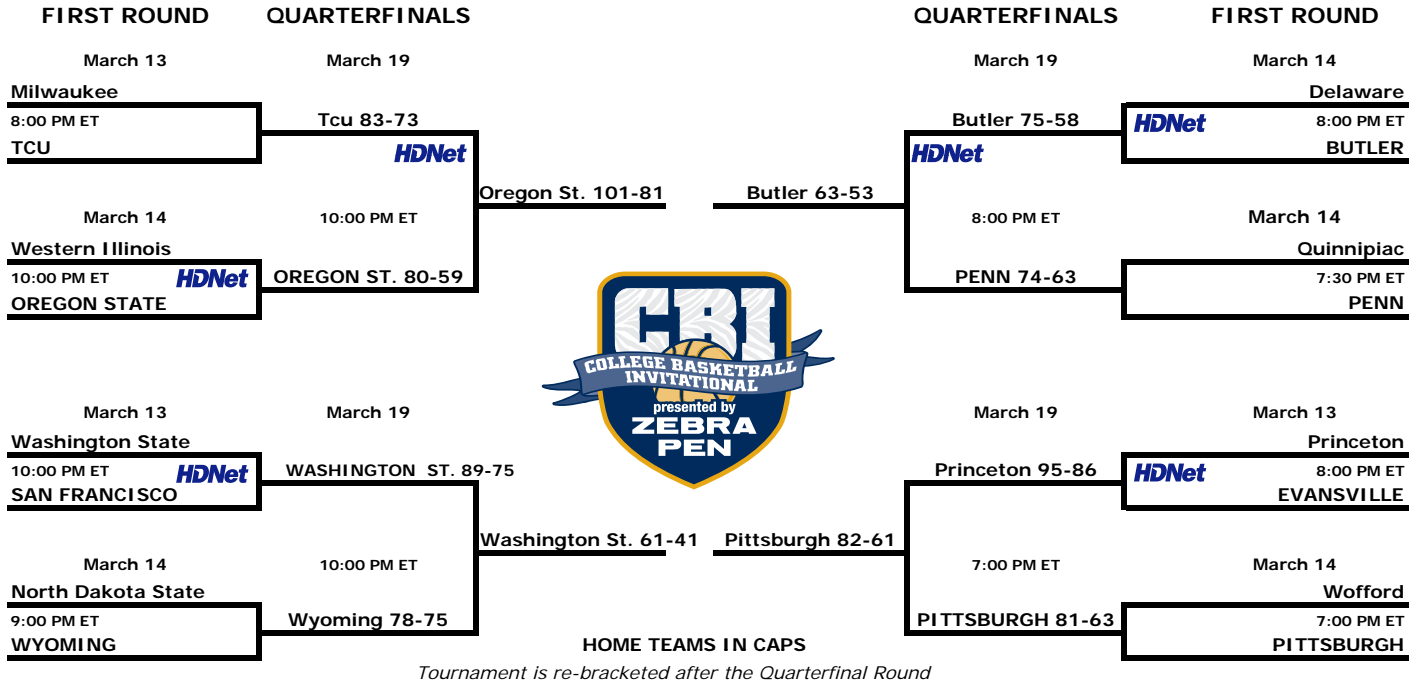

2012 CBI presented by Zebra Pen

SEMIFINALS

CHAMPIONSHIP SERIES

Championship Series is a "Best-of-Three"
 March 26 - WASHINGTON STATE 67, Pittsburgh 66
 March 28 - PITTSBURGH 57, Washington State 53
 March 30 - PITTSBURGH 71, Washington State 65

HDNet

HDNet

HDNet Television Schedule

March 13 / 14 8:00PM / 8:00PM 10:00 PM / 10:00 PM	March 19 8:00PM 10:00PM	March 21 8:00PM 10:00PM	March 26, March 28, March 30* 10:00PM, 7:00PM, 7:00PM (*if necessary) <i>all times Eastern</i>
---	-------------------------------	-------------------------------	--