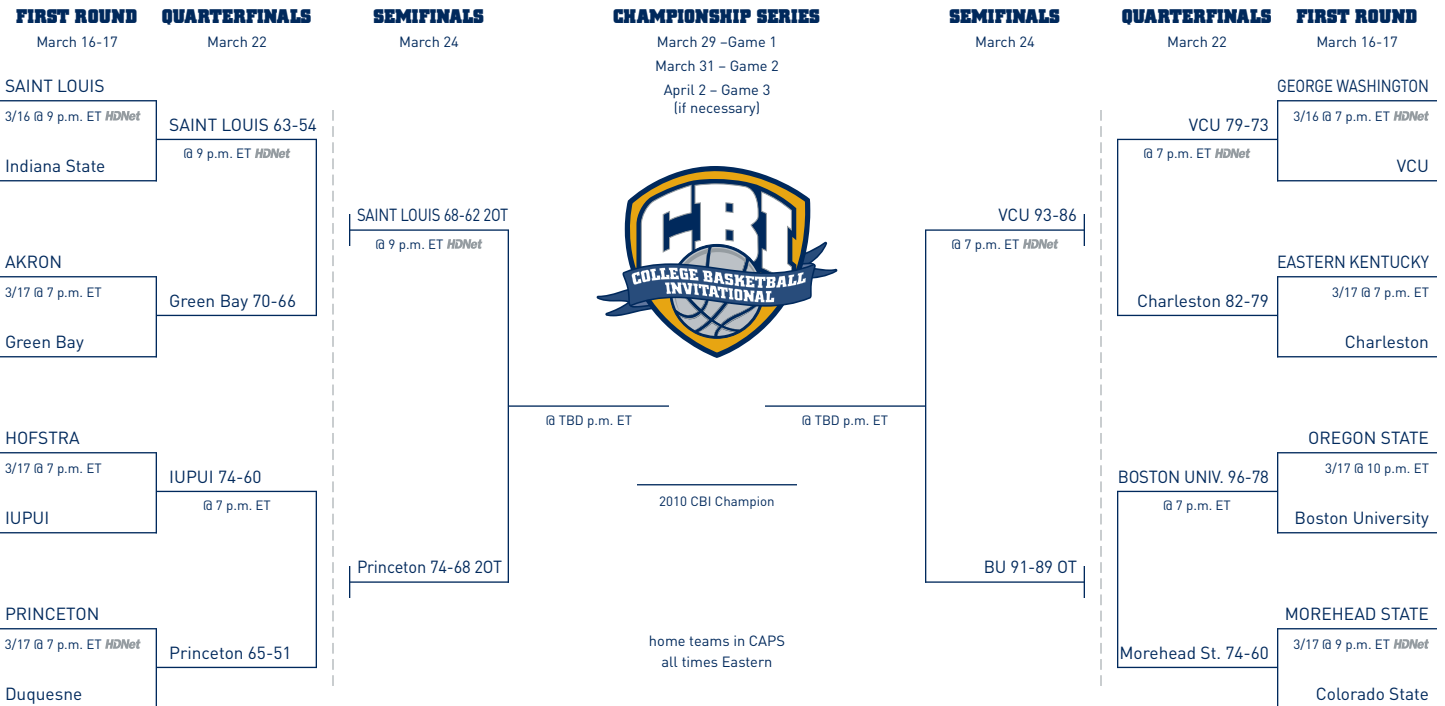

Manning Up – If you want defense, you have come to the right place. The 2010 CBI features no less than five players who were named their league's Defensive Player of the Year. Charleston's Jeremy Simmons (co-Defensive Player) (Southern), Duquesne's Damian Saunders (Atlantic 10), Morehead State's Kenneth Faried (Ohio Valley), Oregon State's Seth Tarver (Pac-10), and VCU's Larry Sanders (CAA) all garnered the award.

In addition to being named Defensive Player of the Year, Faried was named the Ohio Valley Conference's Player of the Year. Hofstra's Charles Jenkins entered the CBI as the Player of the Year in the Colonial Athletic Association. Alex Young of IUPUI was the Sixth Man of the Year in the Summit League.

In all, 25 players in this year's CBI earned all-conference honors, including 11 first-team selections.

Win, Baby, Win – Nine teams in this year's CBI field entered the CBI with at least 20 wins during the 2009-10 season, seven of which won their Opening Round games. Akron and IUPUI led the way with 24 victories apiece. (IUPUI is now at 25.) They are joined by Morehead State (24) VCU (24), Charleston (22), Green Bay (22), Princeton (22), Saint Louis (22), and Eastern Kentucky (20). Its 96-78 win at Oregon State was Boston University's 20th. The Terriers have now won 21 games.

2010 CBI TOURNAMENT BRACKET

WHERE TO WATCH THE CBI

Up to eleven games will be televised live nationally on HDNet (schedule at right).

Don't have HDNet? Call your cable or satellite provider and demand HDNet today.

www.hd.net/subscribe

HDNet TELEVISION SCHEDULE

(all times Eastern)

March 16
VCU vs. George Washington – 7 p.m.
Indiana State vs. Saint Louis – 9 p.m.

March 17
Duquesne vs. Princeton – 7 p.m.
Colorado State vs. Morehead State – 9 p.m.

March 22
Charleston vs. VCU – 7 p.m.
Green Bay vs. Saint Louis – 9 p.m.

March 24
Boston University vs. VCU – 7 p.m.
Princeton vs. Saint Louis – 9 p.m.

March 29
Championship Series, Game 1 – TBD

March 31
Championship Series, Game 2 – TBD

April 2 (if necessary)
Championship Series, Game 3 – TBD