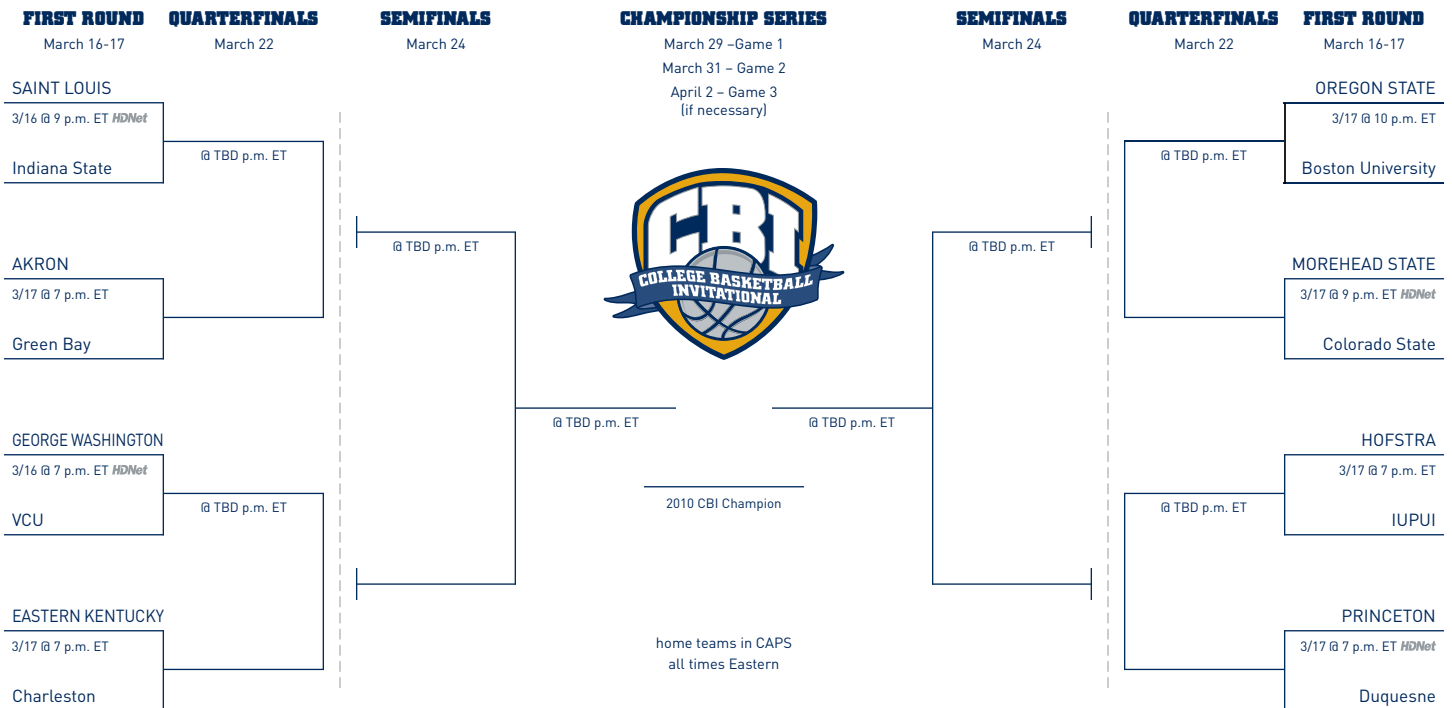

In addition to being named Defensive Player of the Year, Faried was named the Ohio Valley Conference's Player of the Year. Hofstra's Charles Jenkins enters the CBI as the Player of the Year in the Colonial Athletic Association. Alex Young of IUPUI was the Sixth Man of the Year in the Summit League.

In all, 25 players in this year's CBI earned all-conference honors, including 11 first-team selections.

Welcome Back – Three teams that participated in the 2009 CBI return in 2010. Green Bay dropped its opener a year ago, falling to Vermont, 76-72; Charleston was victorious in its first game with a 93-91 win at Troy before falling at Richmond, 74-72; and Oregon State won the 2009 CBI with wins over Houston (49-45), Vermont (71-70, OT), and Stanford (65-62, OT) to advance to the Championship Series. There, the Beavers won Games 1 and 3 to earn the CBI title.

Win, Baby, Win – Nine teams in this year's CBI field won at least 20 games in 2009-10. Akron and IUPUI lead the way with 24 victories apiece. They are joined by Morehead State (23) VCU (22), Charleston (21), Green Bay (21), Eastern Kentucky (20), Princeton (20), and Saint Louis (20).

2010 CBI TOURNAMENT BRACKET

WHERE TO WATCH THE CBI

Up to eleven games will be televised live nationally on HDNet (schedule at right).

Don't have HDNet? Call your cable or satellite provider and demand HDNet today.

www.hd.net/subscribe

HDNet TELEVISION SCHEDULE

(all times Eastern)

March 16

VCU vs. George Washington – 7 p.m.
Indiana State vs. Saint Louis – 9 p.m.

March 17

Duquesne vs. Princeton – 7 p.m.
Colorado State vs. Morehead State – 9 p.m.

March 22

Quarterfinal – TBD
Quarterfinal – TBD

March 24

Semifinal – TBD
Semifinal – TBD

March 29

Championship Series, Game 1 – TBD

March 31

Championship Series, Game 2 – TBD

April 2 (if necessary)

Championship Series, Game 3 – TBD