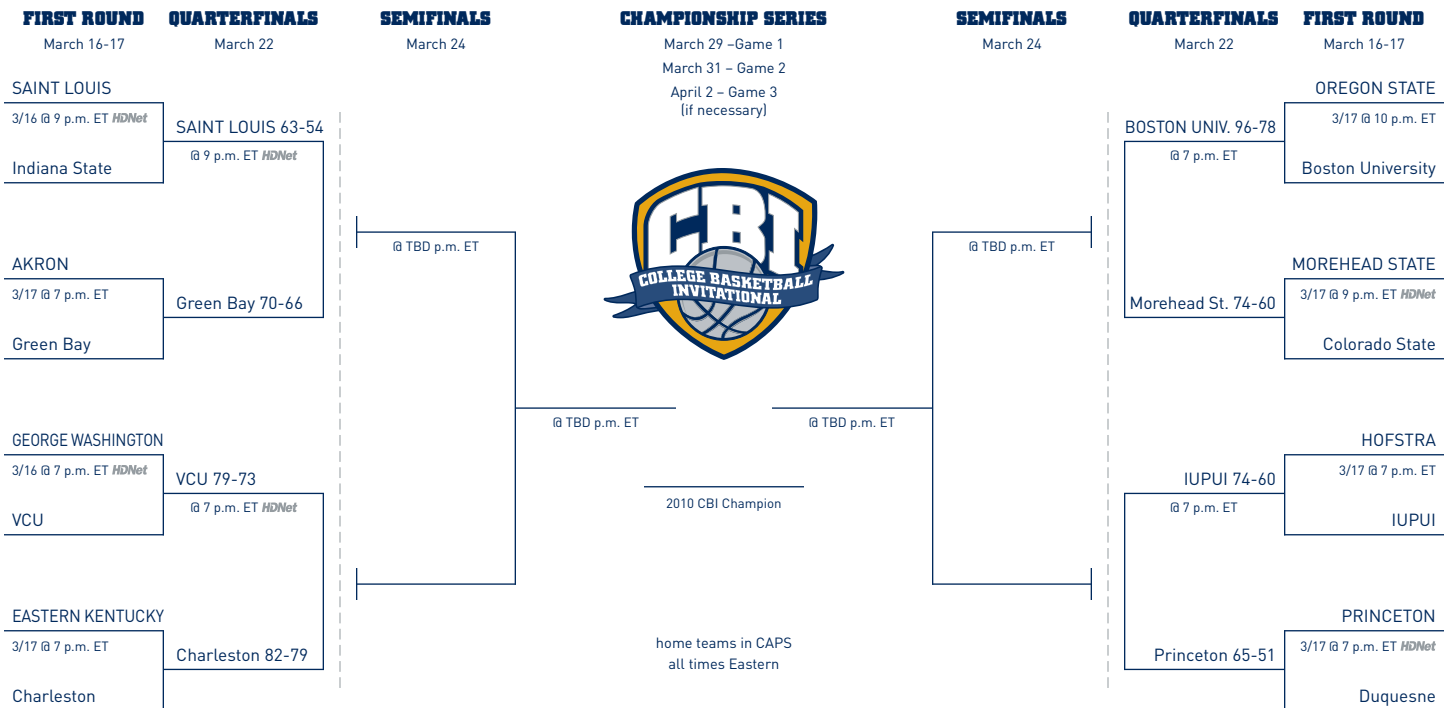

In addition to being named Defensive Player of the Year, Faried was named the Ohio Valley Conference's Player of the Year. Hofstra's Charles Jenkins enters the CBI as the Player of the Year in the Colonial Athletic Association. Alex Young of IUPUI was the Sixth Man of the Year in the Summit League.

Home Rule...Not This Year – Home teams posted a 23-11 record in the first two College Basketball Invitationals. In 2008, home teams were 13-4, including 3-0 in the Championship Series. In 2009, home teams were 10-7 with Oregon State winning the CBI title on UTEP's home floor. However, this year home teams are just 3-5 on their floors. Only Morehead State, Princeton, and Saint Louis have won their home games.

Win, Baby, Win – Nine teams in this year's CBI field earned CBI bids with at least 20 wins during the 2009-10 season, seven of which won their Opening Round games. Akron and IUPUI led the way with 24 victories apiece. (IUPUI is now at 25.) They are joined by Morehead State (24) VCU (23), Charleston (22), Green Bay (22), Princeton (21), Saint Louis (21), and Eastern Kentucky (20). With its 96-78 win at Oregon State, Boston University has now won 20 games.

2010 CBI TOURNAMENT BRACKET

WHERE TO WATCH THE CBI

Up to eleven games will be televised live nationally on HDNet (schedule at right).

Don't have HDNet? Call your cable or satellite provider and demand HDNet today.

www.hd.net/subscribe

HDNet TELEVISION SCHEDULE

March 16
VCU vs. George Washington – 7 p.m.
Indiana State vs. Saint Louis – 9 p.m.

March 17
Duquesne vs. Princeton – 7 p.m.
Colorado State vs. Morehead State – 9 p.m.

March 22
Charleston vs. VCU – 7 p.m.
Green Bay vs. Saint Louis – 9 p.m.

March 24
Semifinal – TBD
Semifinal – TBD

March 29
Championship Series, Game 1 – TBD
March 31
Championship Series, Game 2 – TBD
April 2 (if necessary)
Championship Series, Game 3 – TBD

(all times Eastern)