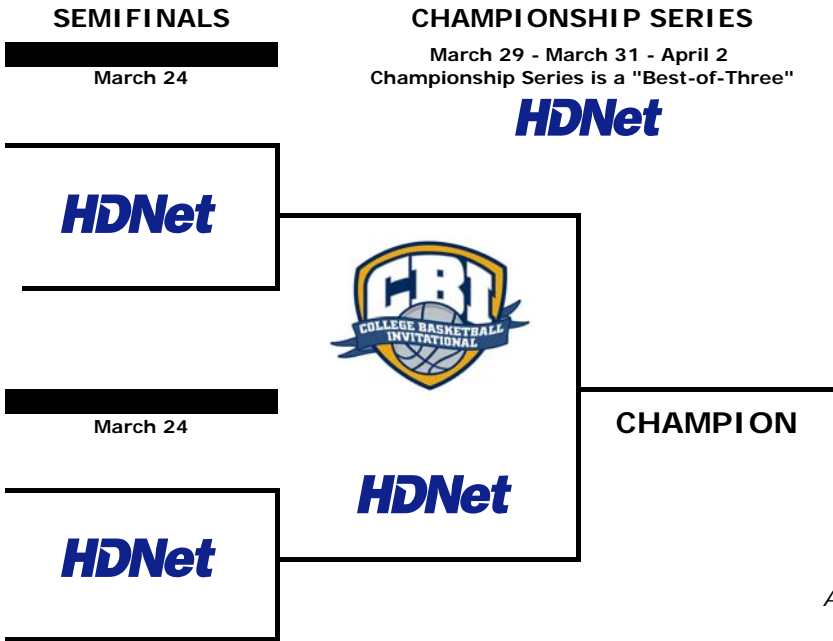

# 2010 COLLEGE BASKETBALL INVITATIONAL

*All Times Eastern*

<b>HDNet Television Schedule</b>			
<b>March 16 / 17</b> 7 PM ET / 9 PM ET 7 PM ET / 9 PM ET	<b>March 22</b> TBA TBA	<b>March 24</b> TBA TBA	<b>March 29, March 31 &amp; April 2</b> TBA (All Games)