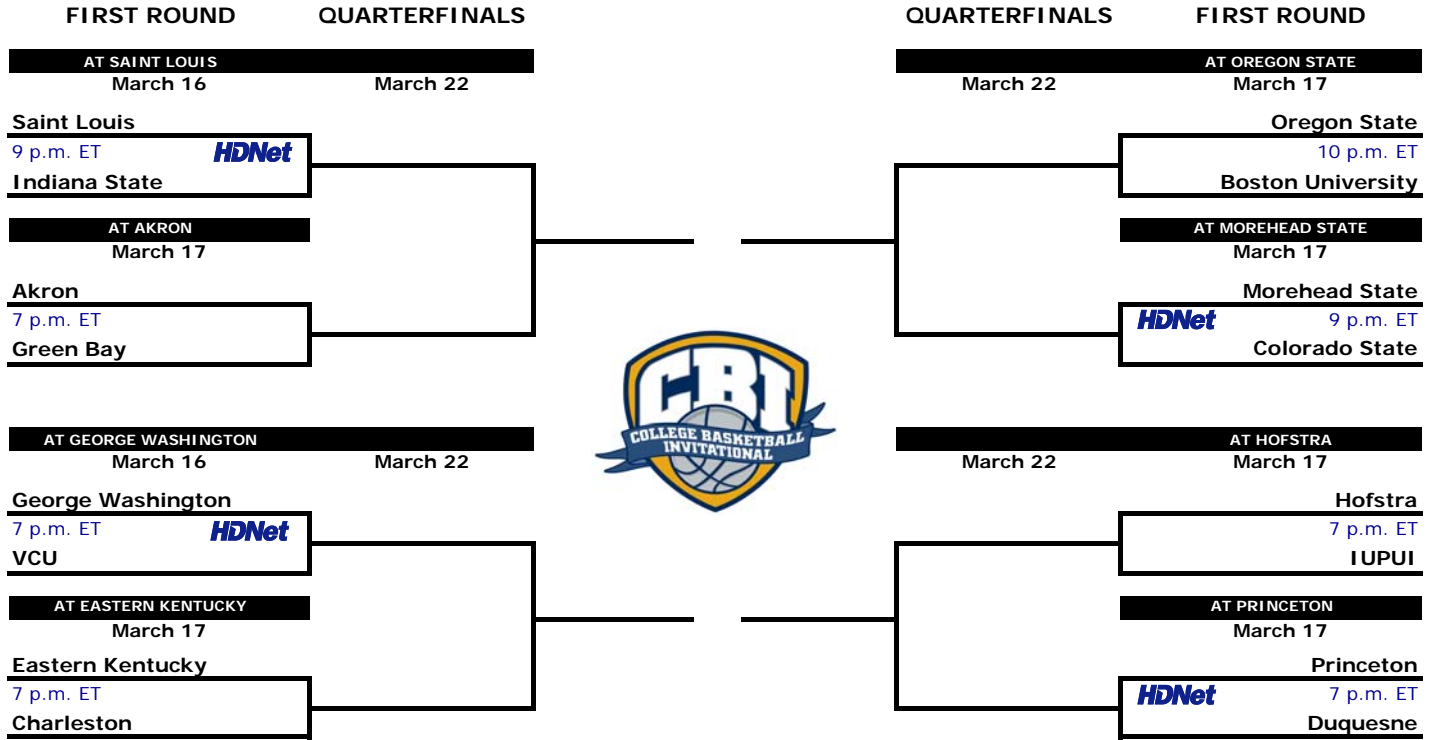

# 2010 COLLEGE BASKETBALL INVITATIONAL

*All Times Eastern*

<b>HDNet Television Schedule</b>			
<b>March 16 / 17</b> 7 PM ET / 9 PM ET 7 PM ET / 9 PM ET	<b>March 22</b> TBA TBA	<b>March 24</b> TBA TBA	<b>March 29, March 31 &amp; April 2</b> TBA (All Games)