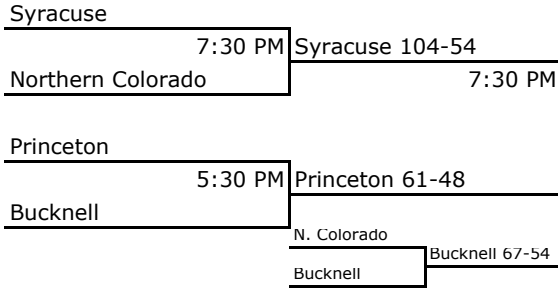

2004 Coaches vs. Cancer Classic

FIRST ROUND SECOND ROUND

SEMIFINALS CHAMPIONSHIP

Carrier Dome - Syracuse, NY

November 11

November 12

Madison Square Garden - New York City

November 18

November 19

Syracuse 56-45

9:00 PM

BJCC Arena - Birmingham, AL

November 11

November 12

Miss. State 55-48

Syracuse 71-58