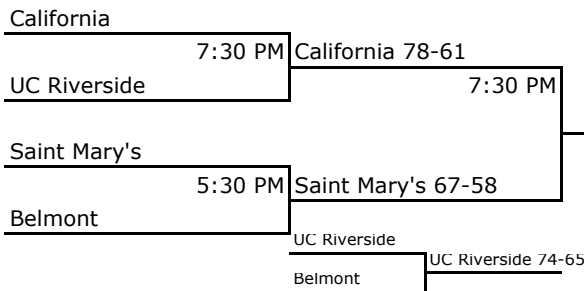

November 19

Syracuse 56-45

9:00 PM

BJCC Arena - Birmingham, AL

November 11

November 12

Miss. State 55-48

Syracuse 71-58

9:00 PM

FedExForum - Memphis, TN

November 11

November 13

Memphis 75-58

7:00 PM

Syracuse 77-62

Haas Pavilion - Berkeley, CA

November 11

November 12

Saint Mary's 62-51

Memphis 81-66

**All times are local

Mississippi St.

7:00 PM

Saint Mary's